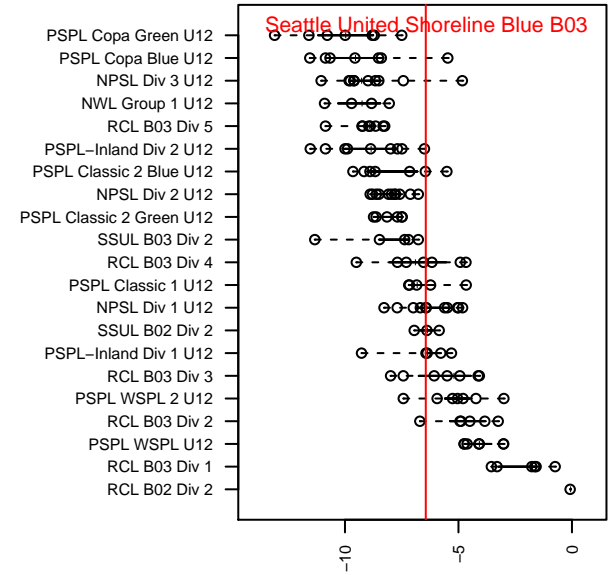

## Seattle United Shoreline Blue B03

Seattle United Regional  
 Shoreline, WA  
 B03 total strength=606  
 attack=0.57 defense=0.45  
 fall league = NPSL Div 1 U12

alt names used:  
 SU Shoreline Blue 03  
 Seattle United SH B03 Blue  
 Seattle Utd Shoreline Blue  
 Seattle United SH B03 Blue

Venues played:  
 2015 Seattle United Cup BU12 Gold  
 2015 Xtreme Cup BU12 Gold  
 2015 NPSL Division 1 U12  
 2015 Founders Cup B03

**Seattle United Shoreline Blue B03**  
 Dots are actual minus expected GF (blue circles) and GA (red triangles).  
 Blue line is smoothed change in attack strength. Red is smoothed change in defense strength.

**attack and defense variance (black dot)  
relative to other teams  
and top 10 in region**

**attack and defense rating  
relative to others at age  
and all opponents in last 13 months**

**Performance relative to 13 month average**